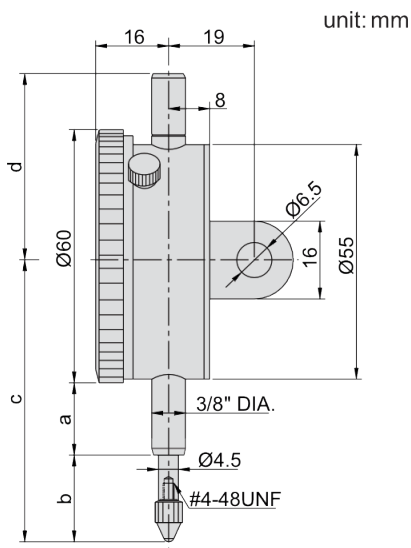

ACCUD

ACCURATE MEASUREMENT

See full product range at: accud.com.au

Imperial Dial Indicator

Series 225

© Copyright M Gamer Pty, Ltd. 2023

© Copyright M Gamer Pty, Ltd. 2023

Features

Supplied with limit pointers and bezel clamp
 Graduation: 0.001"
 Range per revolution: 0.1"

Specifications

Part No	Range	Accuracy	Scale	a	b	c	d
AC-225-006-11	0.25"	0.004"	0-100	20	25	75	46
AC-225-012-11	0.5"	0.004"	0-100	20	25	75	46
AC-225-025-11	1"	0.004"	0-100	20	35	85	46
AC-225-050-11	2"	0.008"	0-100	50	59	139	111