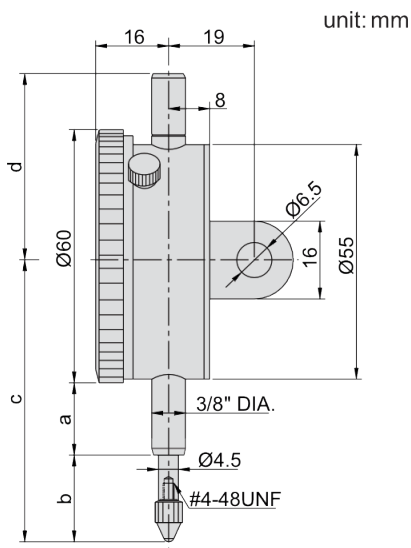

© Copyright M Gamer Pty, Ltd. 2023

Features

Supplied with limit pointers and bezel clamp
Graduation: 0.001"
Range per revolution: 0.1"

Specifications

Part No	Range	Accuracy	Scale	a	b	c	d
AC-225-006-11	0.25"	0.004"	0-100	20	25	75	46
AC-225-012-11	0.5"	0.004"	0-100	20	25	75	46
AC-225-025-11	1"	0.004"	0-100	20	35	85	46
AC-225-050-11	2"	0.008"	0-100	50	59	139	111