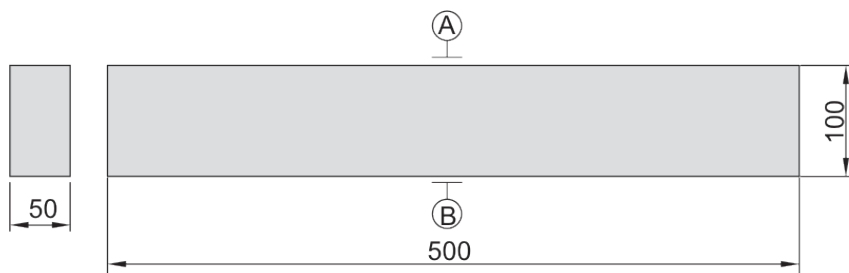

ACCUD

ACCURATE MEASUREMENT

See full product range at: accud.com.au

Granite Straight Edge

Series 642

© Copyright M Gamer Pty. Ltd. 2023

642-020-01

© Copyright M Gamer Pty. Ltd. 2023

Specifications

Part No	Length	Flatness	Parallellism A B	W	H
AC-642-020-01	500mm	2.1µm	3.2µm	50	100
AC-642-040-01	1000mm	3µm	4.5µm	50	120