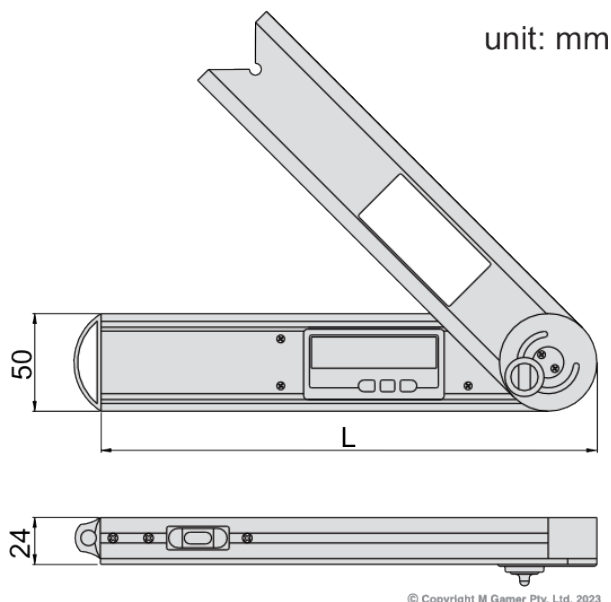

ACCUD

ACCURATE MEASUREMENT

See full product range at: accud.com.au

Digital Protractor

Series 726

© Copyright M Gamer Pty. Ltd. 2023

Features

- Buttons: ON/OFF, HOLD, ZERO, ABS
- Measuring ranges can be set 0°~225°, -225°~0°, -45°~180°, -180°~45°
- Remove the locking screw for 360° range
- With level vial
- Automatic power off

© Copyright M Gamer Pty. Ltd. 2023

Specifications

Part No	Range	Accuracy	Resolution	Size
AC-726-360-01	0 - 360°	±0.15°	0.05°	250mm