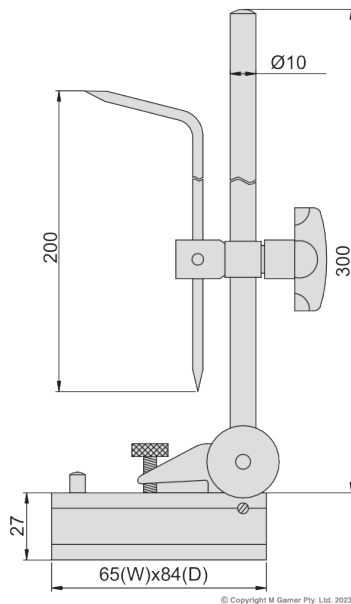

ACCUD

ACCURATE MEASUREMENT

See full product range at: accud.com.au

Height Scriber

Series 903

Features

Grooved bottom for cylinder
Two pins to be set against the edge of surface plate

Specifications

Part No

AC-903-012-11