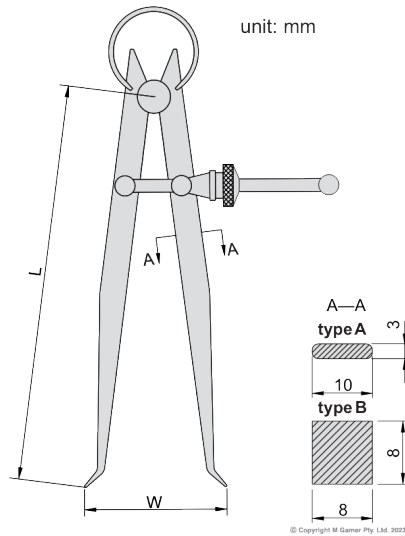

© Copyright M Gamer Pty. Ltd. 2023

Features

Made of Carbon Steel

Specifications

Part No	Size	Range	Type
AC-982-005-01	125mm	15 - 115mm	A
AC-982-006-01	150mm	15 - 140mm	A
AC-982-008-01	200mm	18 - 190mm	A
AC-982-010-01	250mm	20 - 240mm	A
AC-982-012-01	300mm	20 - 290mm	A
AC-982-016-01	400mm	20 - 390mm	B
AC-982-020-01	500mm	25 - 490mm	B
AC-982-024-01	600mm	25 - 590mm	B