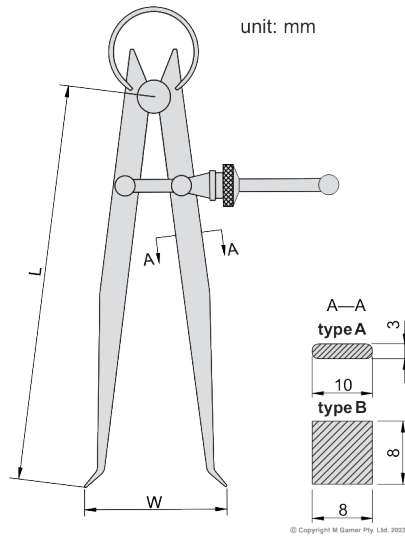

ACCUD

ACCURATE MEASUREMENT

See full product range at: accud.com.au

Inside Spring Caliper

Series 982

© Copyright M Gamer Pty. Ltd. 2023

Features

Made of Carbon Steel

Specifications

Part No	Size	Range	Type
AC-982-005-01	125mm	15 - 115mm	A
AC-982-006-01	150mm	15 - 140mm	A
AC-982-008-01	200mm	18 - 190mm	A
AC-982-010-01	250mm	20 - 240mm	A
AC-982-012-01	300mm	20 - 290mm	A
AC-982-016-01	400mm	20 - 390mm	B
AC-982-020-01	500mm	25 - 490mm	B
AC-982-024-01	600mm	25 - 590mm	B